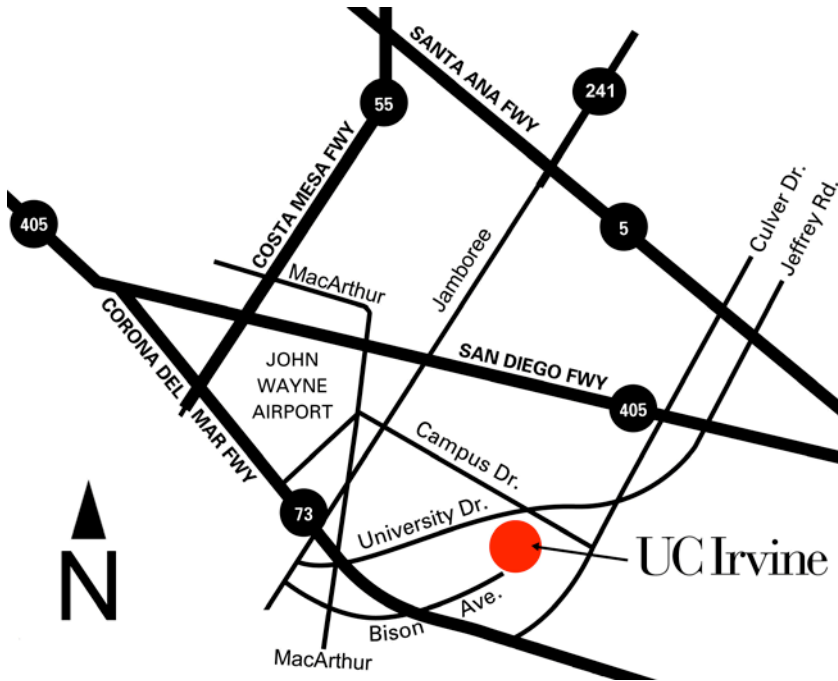

Directions to Biological Sciences III

5 or 405 Freeway

From the north:

Exit at Jamboree Road and turn Right (West)
 Turn Right on Jamboree Road
 Turn Left on Campus Drive
 Turn Right on University Drive
 Turn Left on Mesa Rd.
 Go past Bren Events Center.
 Past W. Peltason Dr.
 Parking (Lot 7) will be on your left.

5 or 405 Freeway

From the south:

Exit Jeffrey/University, go Left (West)
 Follow University for several miles
 Turn Left on Mesa Rd.
 Go past Bren Events Center.
 Past W. Peltason Dr.
 Parking (Lot 7) will be on your left.

73 Freeway / Toll way

From the south:

Exit at Bison Avenue
 Turn Right on Bison Avenue
 Turn Left on West Peltason (stop light)
 Turn Right on West Peltason (stop sign)
 Turn Right on Mesa Rd.
 Parking (Lot 7) will be on your left.

Enter the lobby of Biological Sciences III and go up the elevator to the third floor to reach UCI MIND.