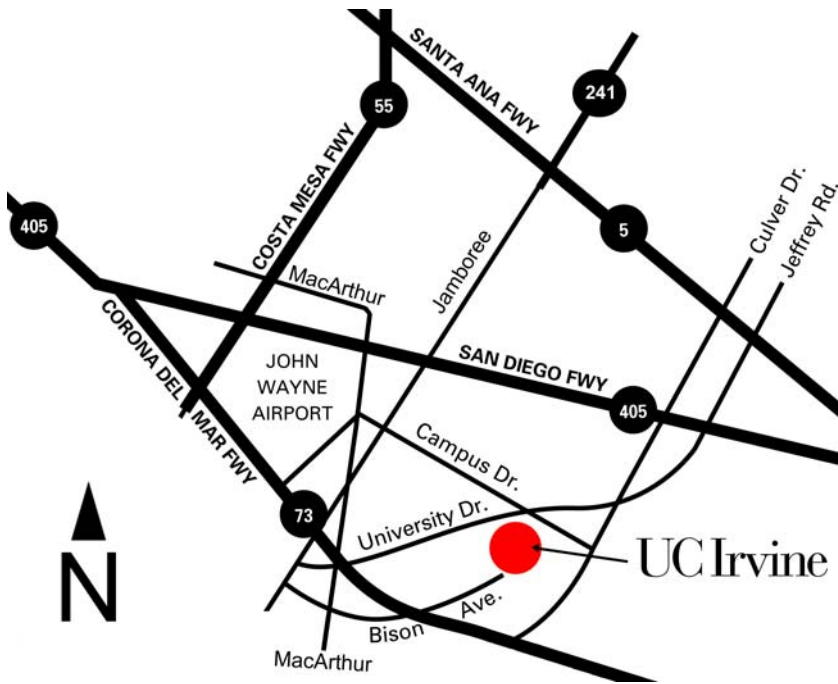

# Directions to University Club

## **5 or 405 Freeway**

### **From the north:**

Exit at Jamboree Road and turn Right (West)  
 Turn Right on Jamboree Road  
 Turn Left on Campus Drive  
 Turn Right on University Drive  
 Turn Left on California  
 Turn Left on Academy  
 Continue onto Peltason  
 Pass Bison  
 Turn Left on Los Trancos  
 Parking (Lot 18b) will be on Left

### **From the south:**

Exit Jeffrey/University, go Left (West)  
 Follow University for several miles  
 Turn Left on California  
 Turn Left on Academy  
 Continue onto Peltason  
 Pass Bison  
 Turn Left on Los Trancos  
 Parking (Lot 18b) will be on Left