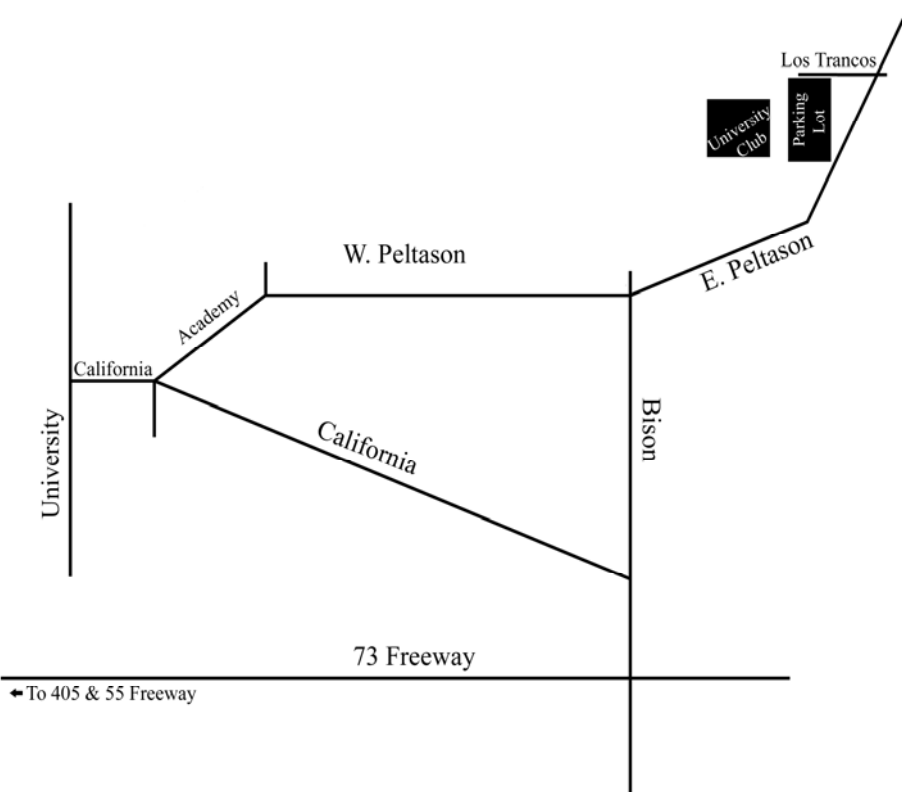

73 Freeway / Toll way

From the north:

Exit at Bison
Left on Bison
Turn Right onto E. Peltason
Turn Left on Los Trancos
Parking (Lot 18b) will be on Left

73 Freeway / Toll way

From the south:

Exit at Bison Avenue
Right on Bison Avenue
Turn Right onto E. Peltason
Turn Left on Los Trancos
Parking (Lot 18b) will be on Left

UCI University Club
University of California, Irvine
801 University Club
Irvine, CA 92697-5625
Phone #: (949) 824-6400

PARKING IN THIS LOT IS AT NO COST