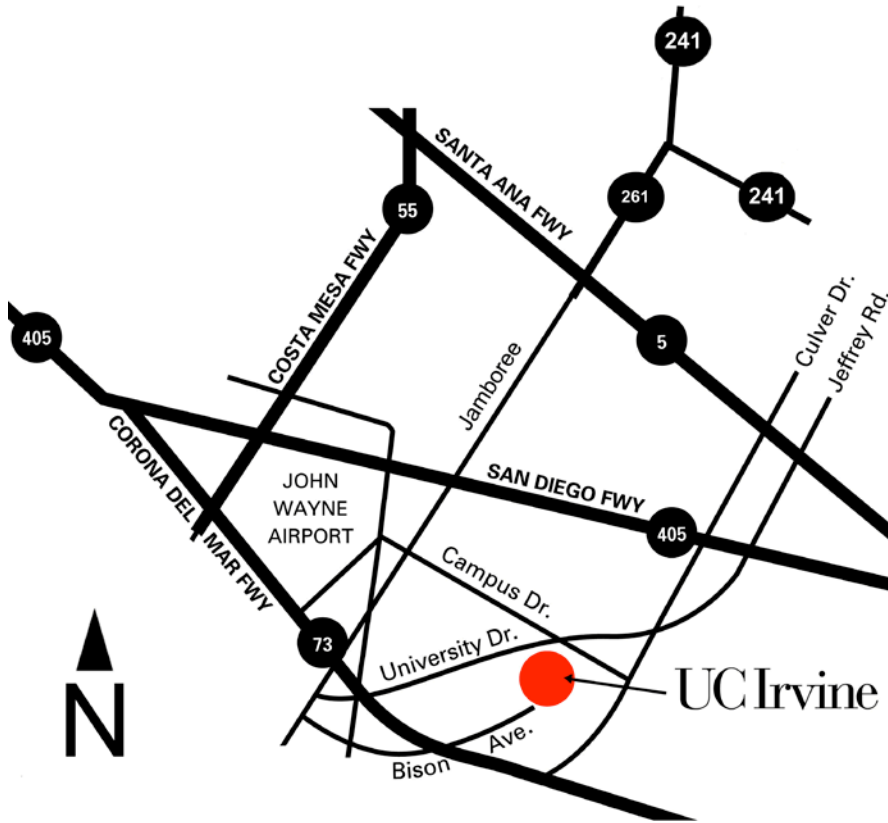

# Directions to Gillespie Neuroscience Research Facility

## **5 or 405 Freeway**

## **73 Freeway / Toll way**