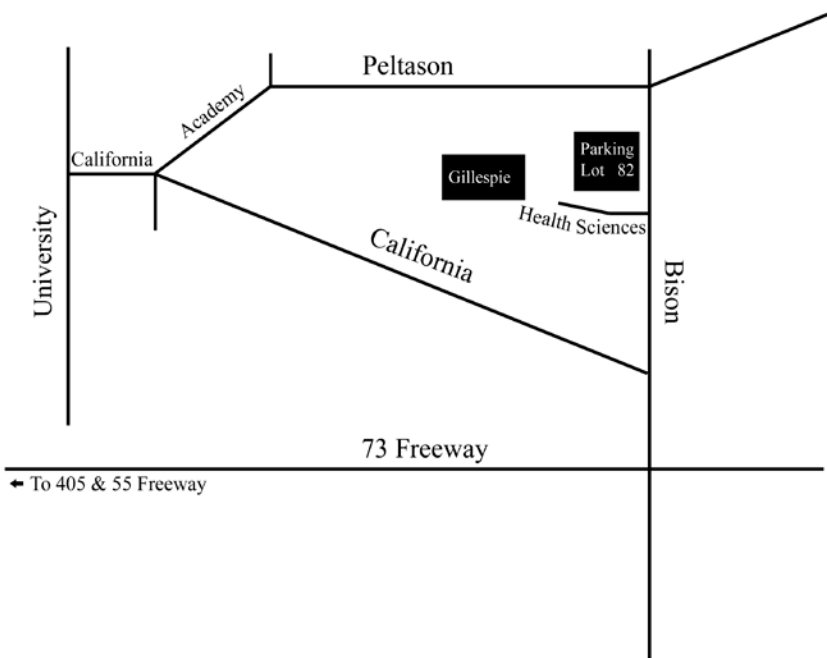

73 Freeway / Toll way

From the north:

Exit at Bison
Left on Bison
Pass California (stop sign)
Turn Left on Health Sciences Rd.
Parking (Lot 82) to the Right
Parking (Lot 83) to the Left

73 Freeway / Toll way

From the south:

Exit at Bison Avenue
Right on Bison Avenue
Pass California (stop sign)
Turn Left on Health Sciences Rd.
Parking (Lot 82) will be to the Right
Parking (Lot 83) will be to the Left

University of California, Irvine
Gillespie Neuroscience Research Facility
Irvine, CA 92697-4250

PARKING BY PERMIT ONLY